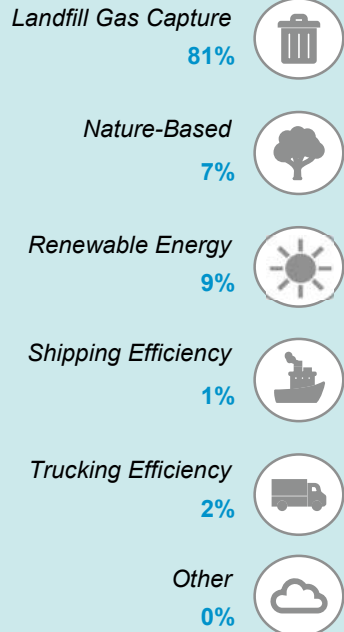

Technology

Percent of Reductions Captured

Emissions Reductions

Total Carbon Offset reductions for the reporting period:

83,374 metric tons

Which is equivalent to emissions from...

Airport Members

17 airports